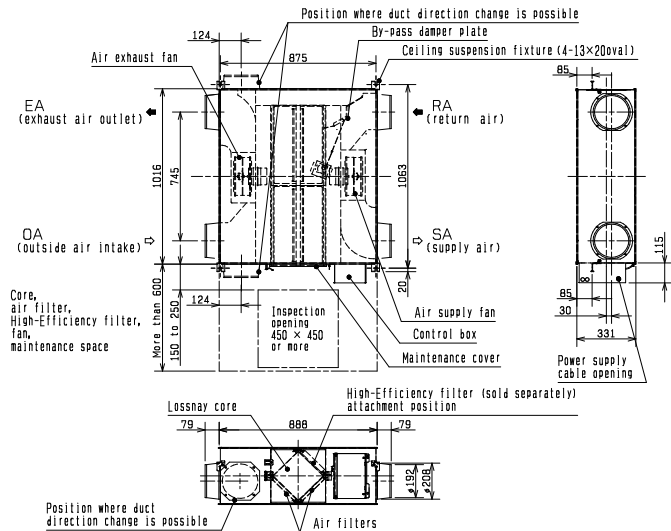

COMMERCIAL MODELS		LGH-50RVX-E	
ELECTRICAL POWER SUPPLY		220-240V, 50Hz	
RUNNING CURRENT (A)	SP1	0.13	
	SP2	0.26	
	SP3	0.59	
	SP4	1.15	
INPUT POWER (W)	SP1	12	
	SP2	32	
	SP3	78	
	SP4	165	
AIRFLOW (m³/h)²	SP1	125	
	SP2	250	
	SP3	375	
	SP4	500	
AIRFLOW (l/s)²	SP1	35	
	SP2	69	
	SP3	104	
	SP4	139	
SPECIFIC FAN POWER (W/(l/s))	SP1	0.34	
	SP2	0.46	
	SP3	0.75	
	SP4	1.19	
EXTERNAL STATIC PRESSURE (Pa)	SP1	8	
	SP2	30	
	SP3	68	
	SP4	120	
SOUND PRESSURE LEVEL (dBA)	SP1	18	
	SP2	19	
	SP3	28	
	SP4	34	
TEMPERATURE EXCHANGE EFFICIENCY (%)	SP1	87	
	SP2	83.5	
	SP3	81	
	SP4	78	
ENTHALPY EXCHANGE EFFICIENCY (%)	Heating	SP1	82.5
		SP2	75
		SP3	71
		SP4	69
	Cooling	SP1	82
		SP2	72.5
		SP3	68
		SP4	66.5
WEIGHT (kg)		33	
DIMENSIONS (mm) Width x Depth x Height		888 x 1016 x 331	
DUCT SIZE (mm)		200	
STANDARD FILTER¹		EU-G3	
FUSE RATING (BS88) – HRC (A)		6	

DIMENSIONS

REMOTE CONTROLLER

PZ-61DR-E